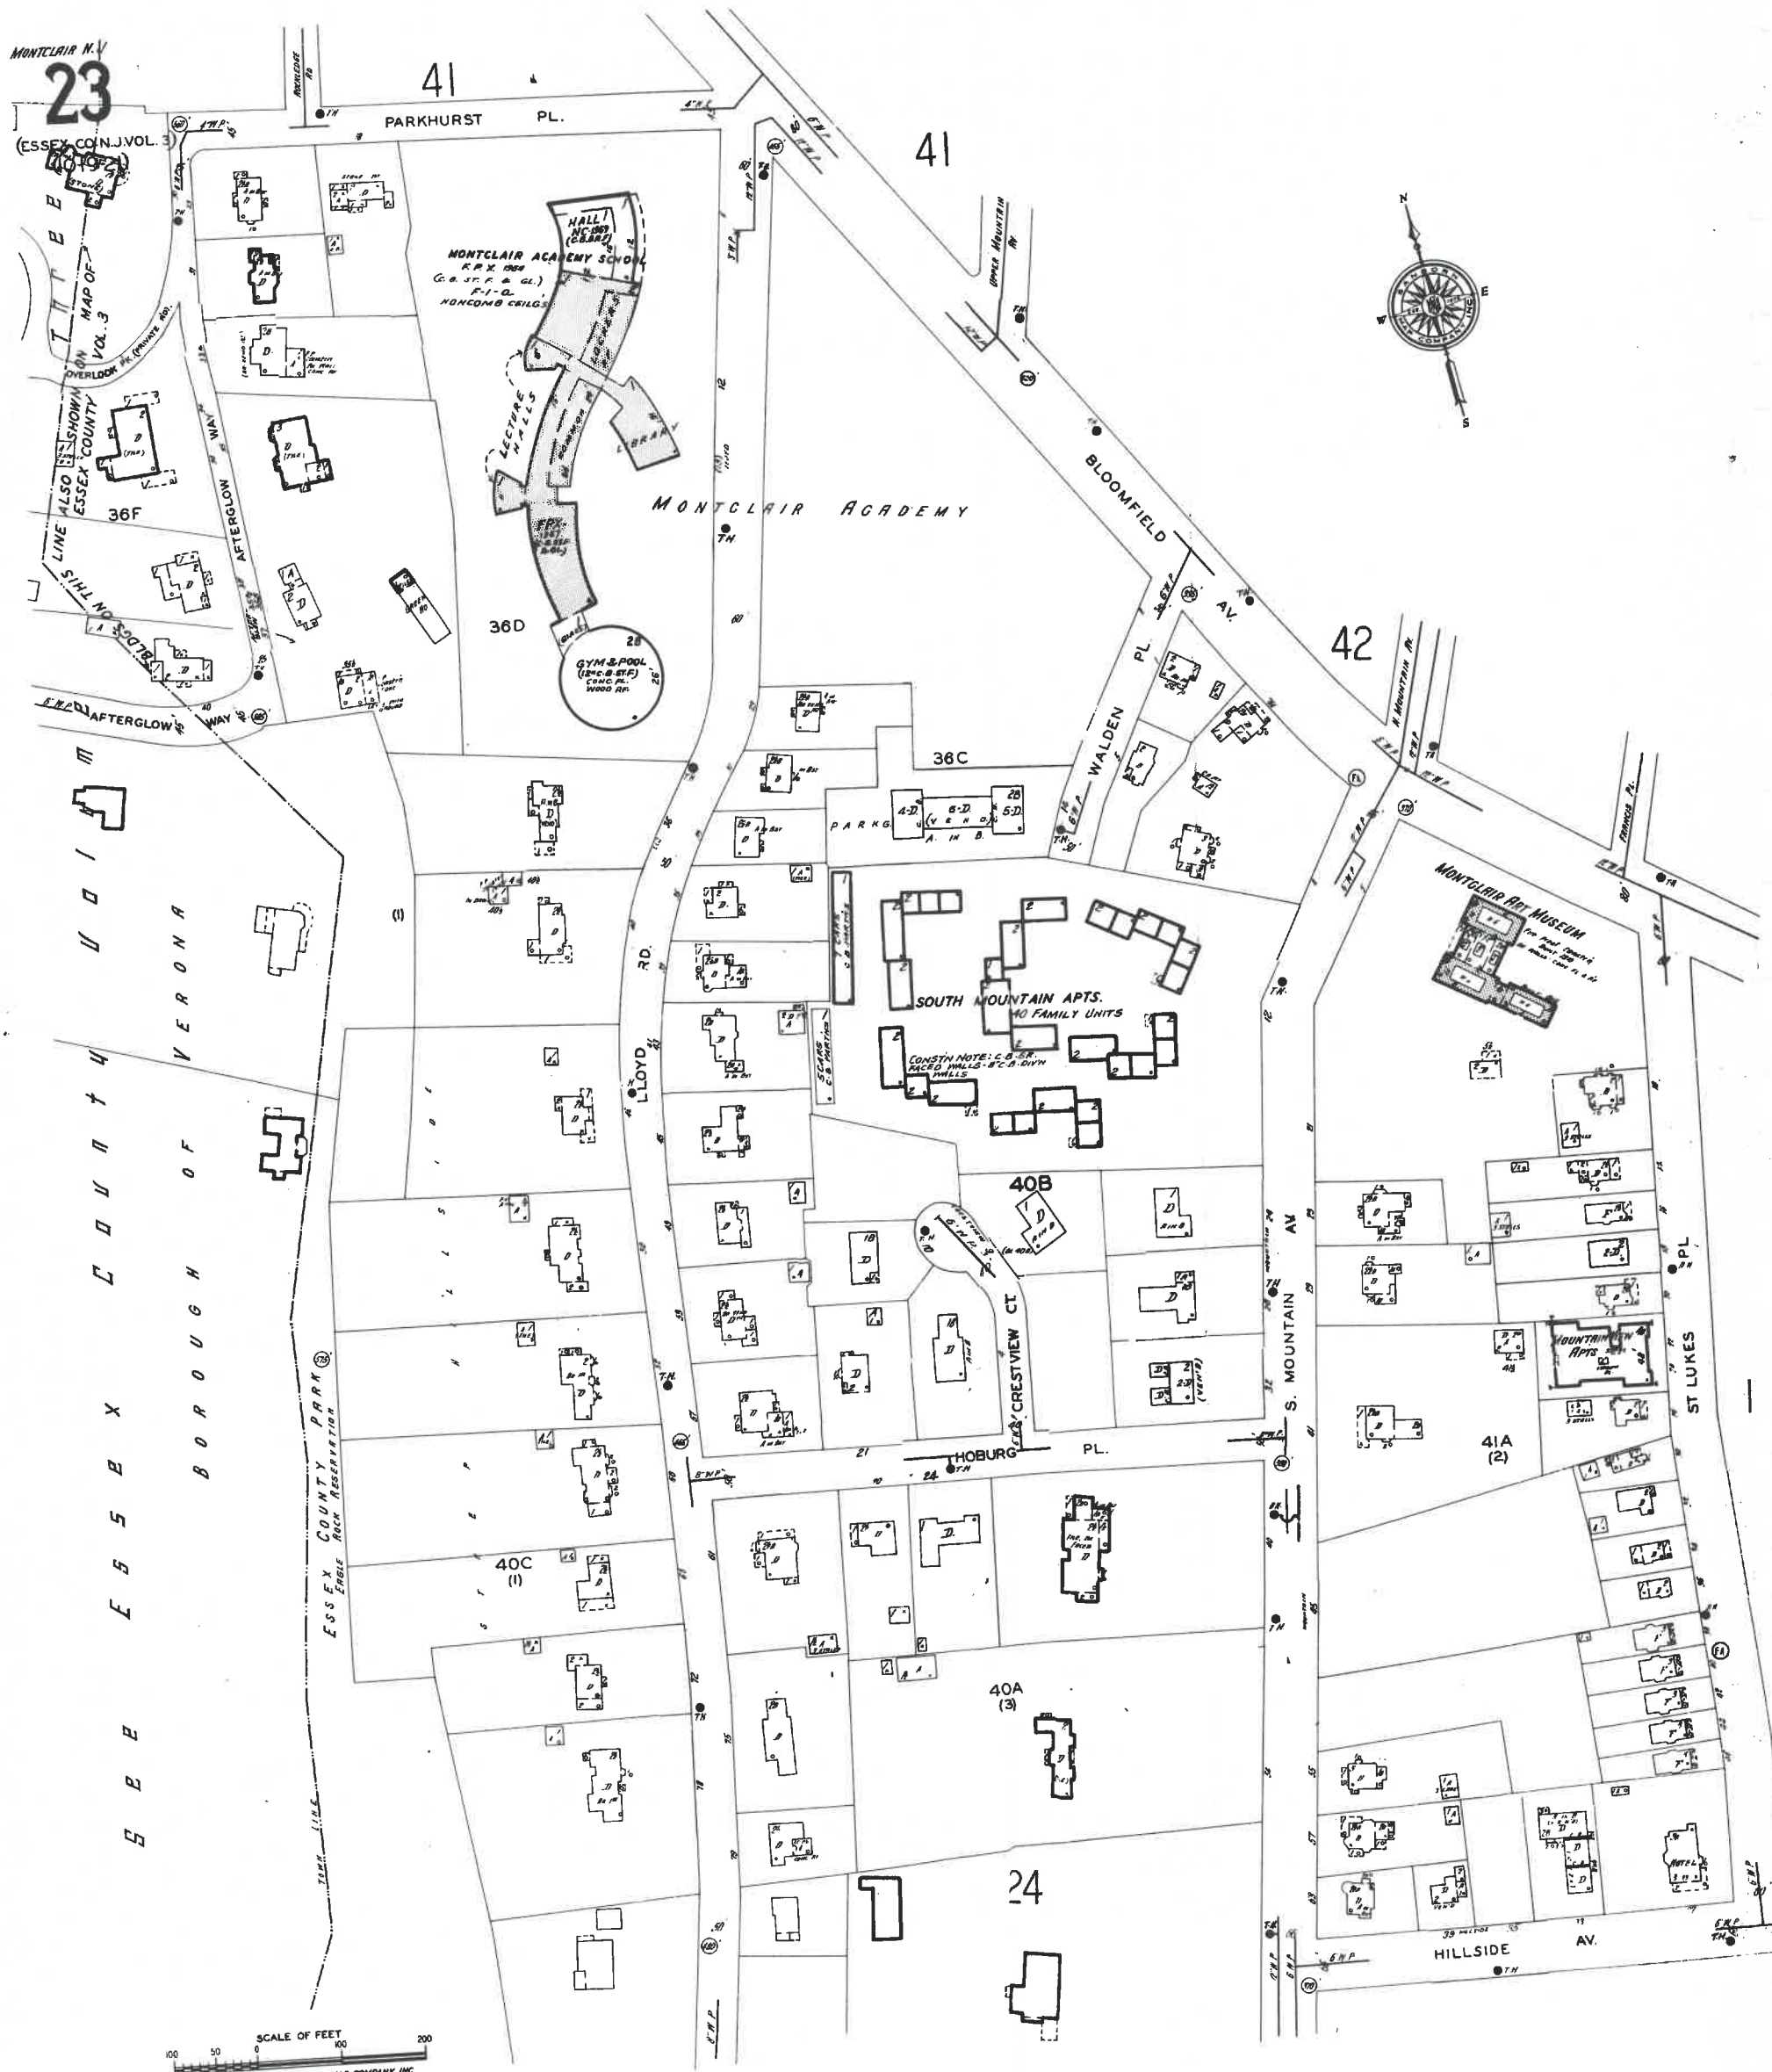

MONTELAIR N.J.
23
(ESSEX CO. N.J. VOL. 3)

41

41

42

SCALE OF FEET
0 50 100 200
COPYRIGHT 19 BY SANBORN MAP COMPANY, INC.