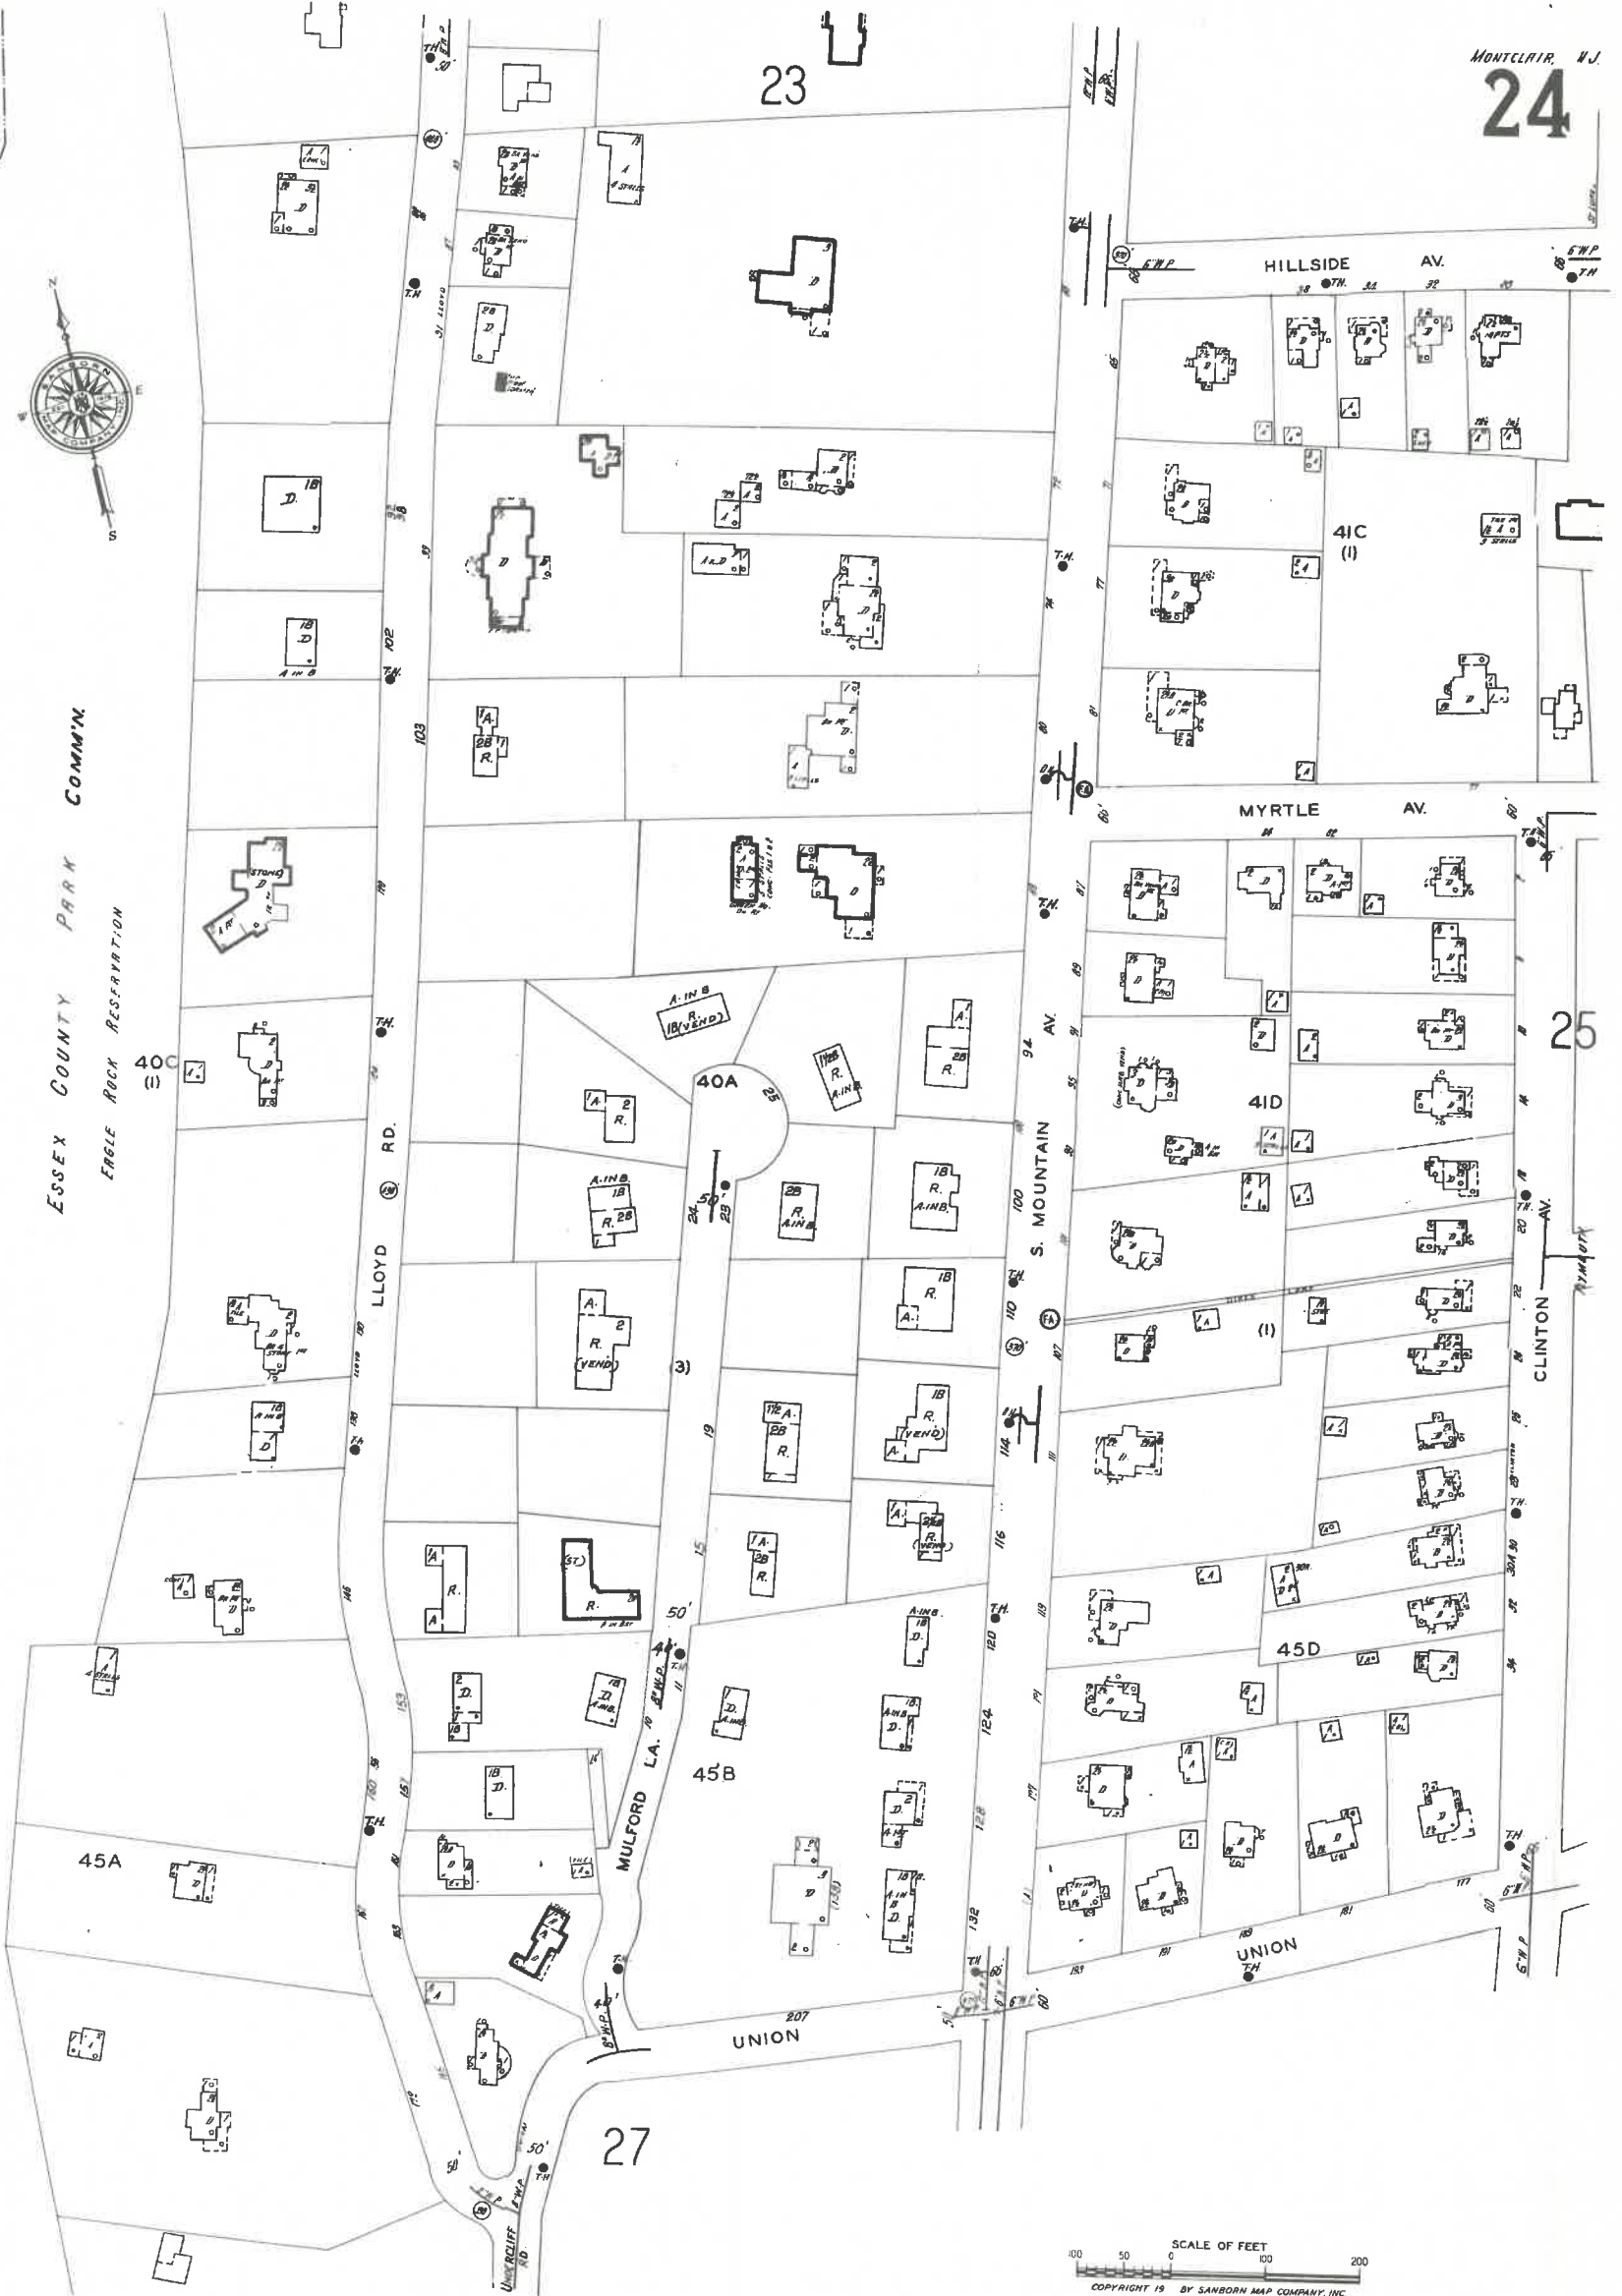

SEE MAP OF WEST ORANGE SEE ESSEX COUNTY VOLUME THREE

TOWN OF WEST ORANGE.

BOROUGH OF VERONA

ESSEX COUNTY PARK COMMUN

ERGLE ROCK RESERVATION

23

MONTCLAIR, N.J.  
24

25

27

SCALE OF FEET  
0 50 100 200  
COPYRIGHT 19 BY SANBORN MAP COMPANY, INC.